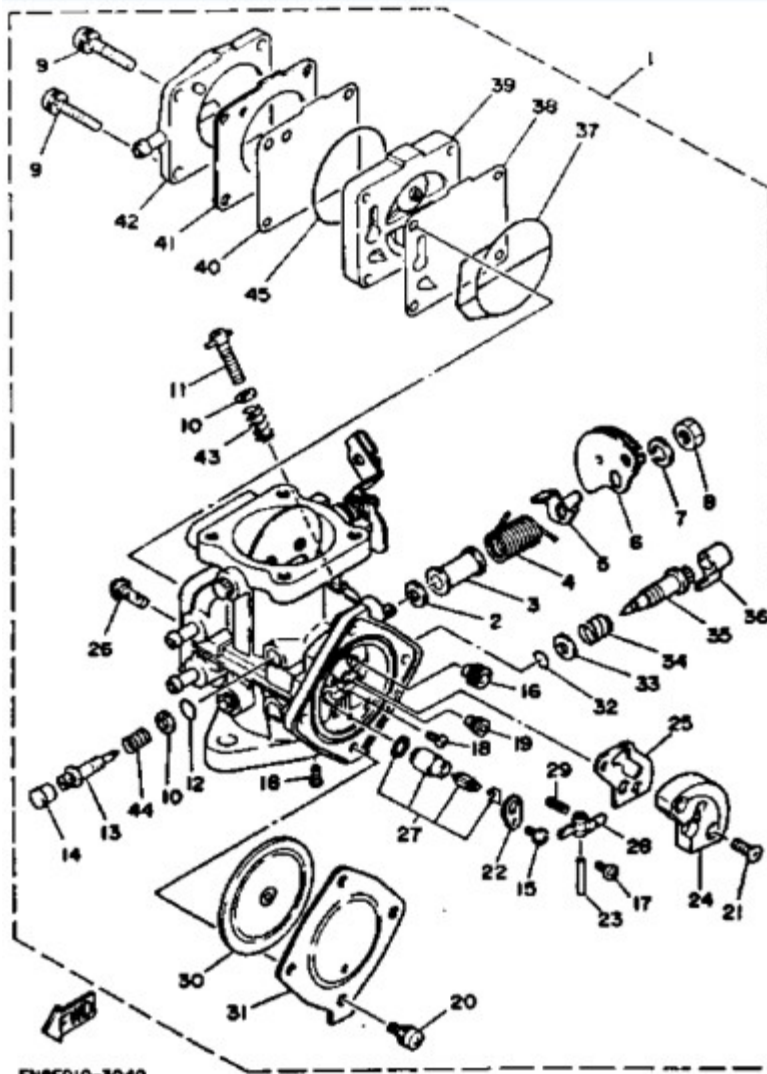

Carburetor

Ref#	Part	Price
1	Carburetor Assembly 1 6R8-14304-02-00 6R8-14301-05-00	\$495.89
2	. Washer 6R7-14596-00-00	\$2.48
3	. Collar 6K8-14534-10-00	\$9.90
4	. Spring 6K8-14556-10-00	\$12.79
5	. Bracket, Throttle 1 6K8-14926-10-00	\$9.90
6	. Throttle Shaft Assembly 6K8-14930-10-00 6K8-14930-00-00	\$15.28
7	. Washer, Spring 92990-08100-00	\$2.08
8	. Nut 95380-08700-00	\$3.70
9	. Screw, With Washer 97980-05330-00 97985-05330-00	\$3.31
10	. Washer 6K8-14559-00-00	\$6.64
11	. Screw, Adjust 6M6-14521-00-00 6M6-14521-01-00	\$10.69
12	. O-Ring 6K8-14562-00-00	\$3.31
13	. Plate, Needle Fitting 6K8-14946-10-00	\$19.62
14	. Cap, Carburetor 6K8-14471-00-00	\$26.59
15	. Screw 6M6-14503-00-00	\$7.49
16	. Jet, Main #115 3G2-14231-23-A0	\$8.08
17	. Screw 6K8-14503-02-00	\$7.26
18	. Screw 6K8-14521-10-00	\$20.47
19	. Jet, Main (#120) 830-14231-24-00	\$8.08
20	. Screw 6K8-14591-10-00	\$6.64
21	. Screw, Stop 6K8-14523-11-00	\$8.65
22	. Plate 6K8-14527-11-00	\$13.50
23	. Pin, Float 6K8-14579-00-00	\$6.64

24	. Body 1 6R7-24412-01-00	\$14.50
25	. Gasket 6K8-14536-11-00	\$11.88
26	. Strainer 6R7-14569-00-00	\$9.38
27	. Needle 61L-14916-15-00 61X-14916-16-00	\$10.72
28	. Arm, Float 6K8-14547-01-00	\$8.99
29	. Spring 6R7-14253-00-00	\$6.64
30	. Diaphragm, Pump 6R7-14541-00-00	\$15.32
31	. Body, Pump 1 6R7-14542-00-00	\$35.83
32	. O-Ring 583-14561-00-00	\$8.99
33	. Gasket 6K8-14537-00-00	\$4.71
34	. Spring 6K8-14589-00-00	\$5.96
35	. Screw, Pilot 6K8-14923-10-00	\$8.52
36	. Cap, Carburetor 6K8-14481-10-00	\$8.52
37	. O-Ring 6K8-14564-00-00	\$13.50
38	. Diaphragm 6K8-24411-20-00	\$26.44
39	. Body 3 6M6-24413-00-00 6M6-24413-02-00	\$26.44
40	. Valve, Check 6K8-24421-10-00	\$18.38
41	. Gasket, Fuel Pump 1 6K8-24431-20-00	\$9.38
42	. Cover 6K8-24452-10-00	\$12.00
43	. Spring, Adjust Screw 6K8-14531-00-00	\$7.49
44	. Spring, Adjust Screw 6K8-14533-00-00	\$3.31
45	. O-Ring 6K8-14563-00-00	\$13.50